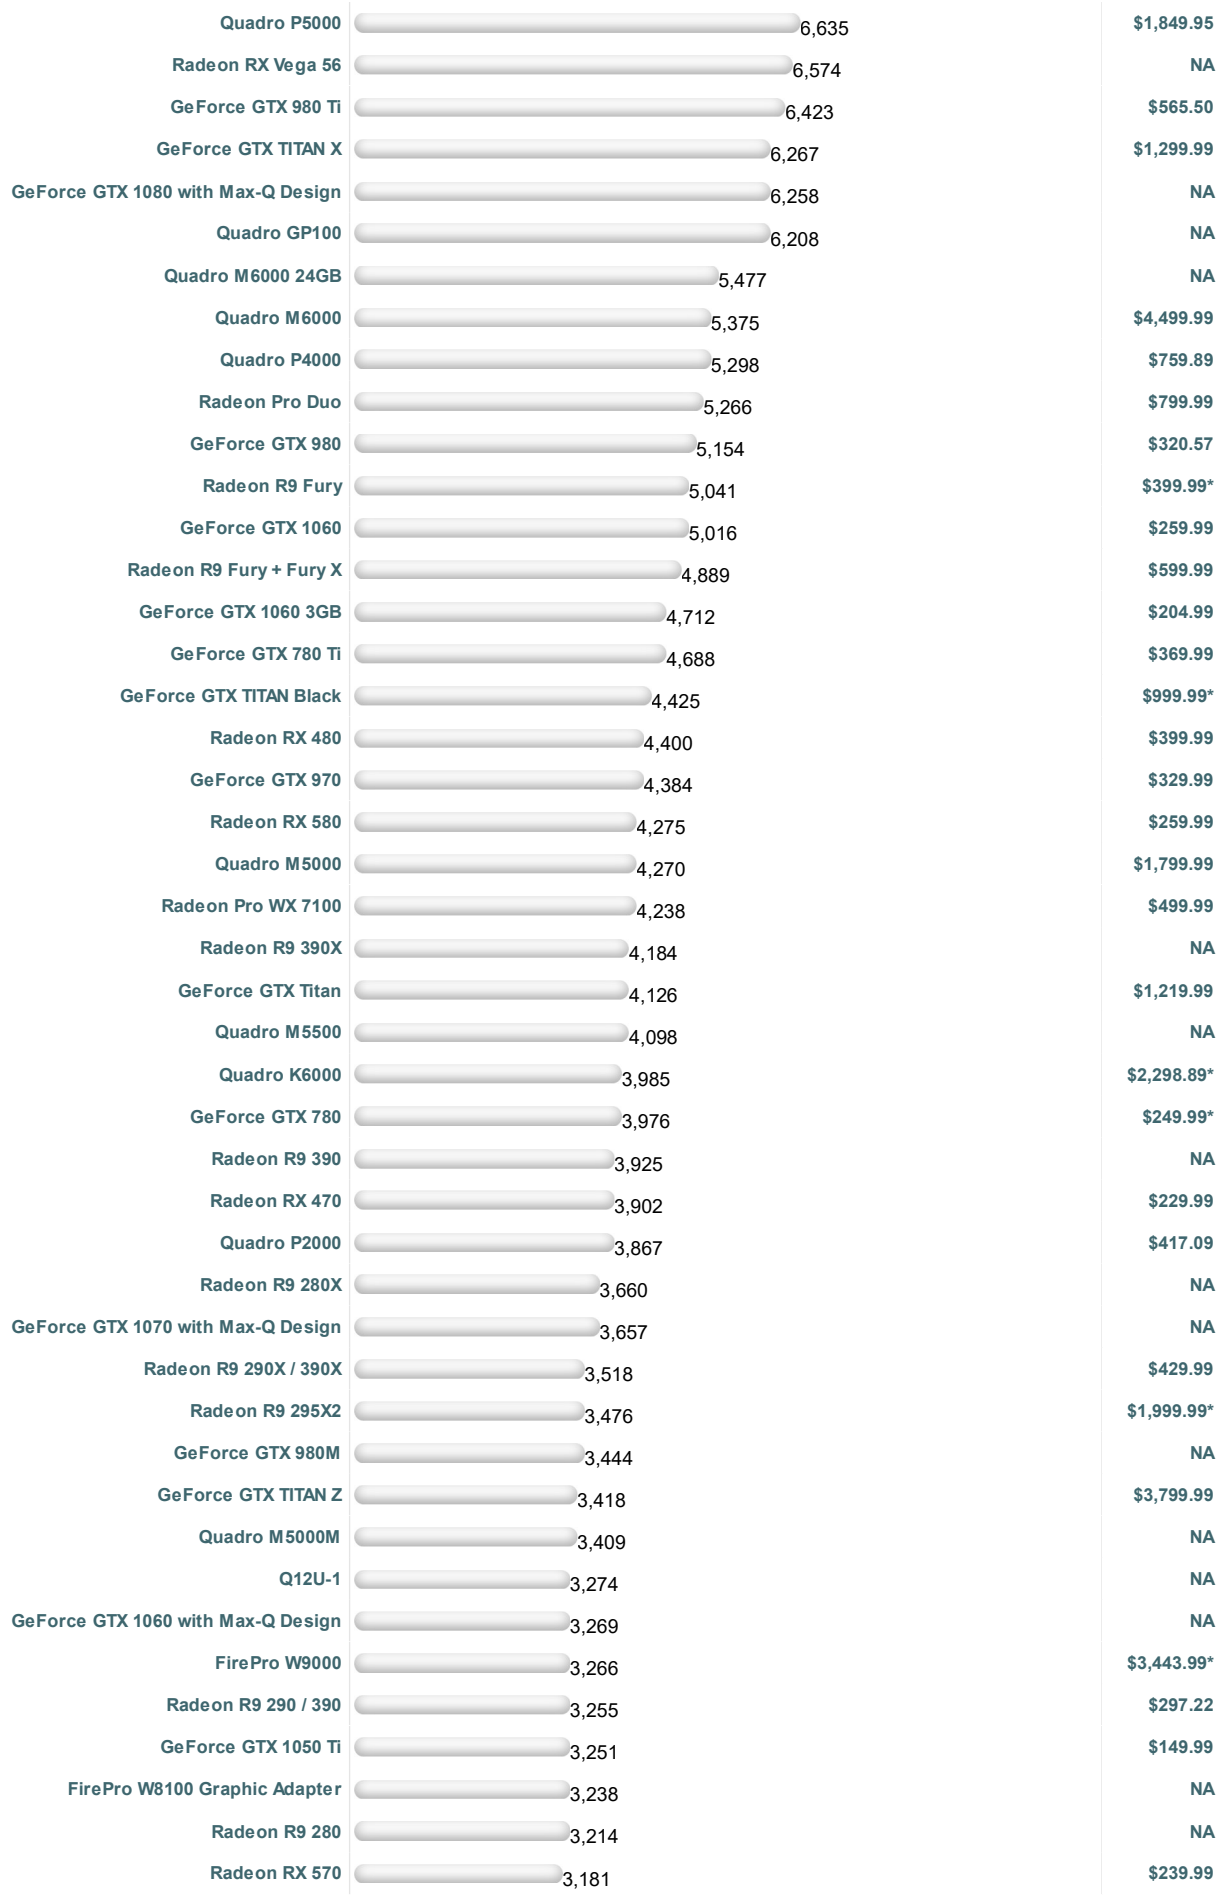

G3D Mark | Price Performance

(Click to select desired chart)

PassMark - Direct Compute (Operations / Second) Top Performing Videocards - Updated 17th of October 2017

		Price (USD)
NVIDIA TITAN X	9,594	\$1,200.00*
GeForce GTX 1080 Ti	9,464	\$744.99
NVIDIA TITAN Xp	9,385	\$1,200.00*
Quadro P6000	8,164	\$4,958.98
GeForce GTX 1080	8,073	\$499.99
Radeon Vega Frontier Edition	7,049	\$999.99
Radeon RX Vega 64	6,933	\$619.99
GeForce GTX 1070	6,677	\$399.89